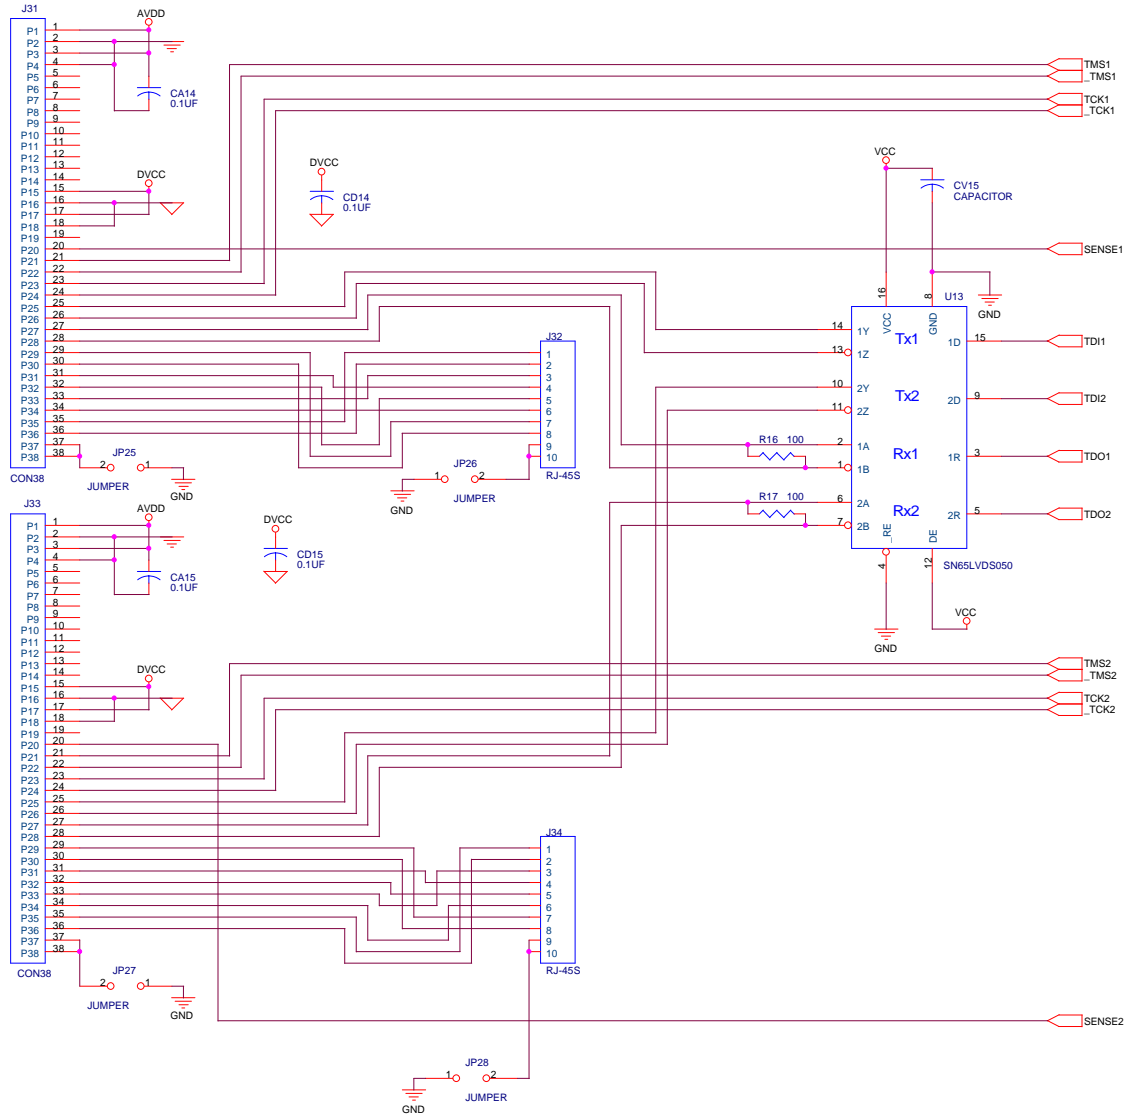

Boston University Electronics Design Facility		
Title: ATLAS CSM Adapter B		
Size: Document Number	Rev: C	
Customer: <Doc>		
Date: Thursday, October 05, 2000	Sheet: 2	of 10

Boston University Electronics Design Facility		
Title ATLAS CSM Adapter B		
Size Customer-Doc	Document Number	Rev C
Date: Thursday, October 05, 2000	Sheet 7	of 10

Boston University Electronics Design Facility		
Title: ATLAS CSM Adapter B		
Size: Document Number	Rev: C	
Customer: <Doc>		
Date: Thursday, October 05, 2000	Sheet: 8	of 10

Boston University Electronics Design Facility		
Title ATLAS CSM Adapter B		
Size Document Number	Rev C	
Customer: <Doc>		
Date: Thursday, October 05, 2000	Sheet 9	of 10

Boston University Electronics Design Facility		
Title ATLAS CSM Adapter B		
Size Customer-Doc	Document Number	Rev C
Date: Thursday, October 05, 2000	Sheet 10	of 10

Boston University Electronics Design Facility		
Title ATLAS CSM Adapter B		
Size Customer-Doc	Document Number	Rev C
Date: Thursday, October 05, 2000	Sheet 3	of 10

Boston University Electronics Design Facility		
Title ATLAS CSM Adapter B		
Size Document Number	Rev C	
Customer: <Doc>		
Date: Thursday, October 05, 2000	Sheet 5	of 10