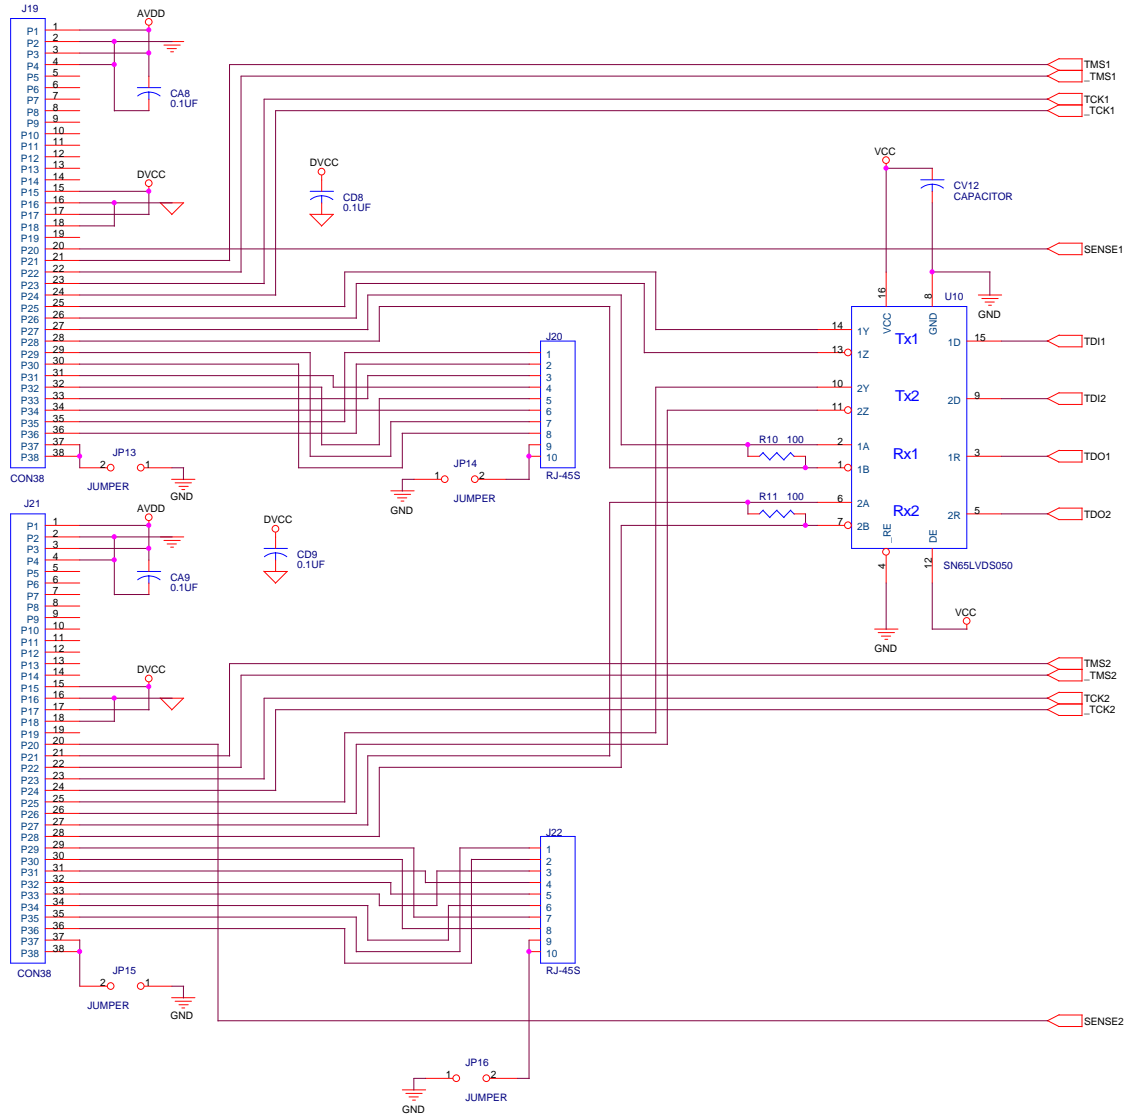

Boston University Electronics Design Facility		
Title ATLAS CSM Adapter B		
Size Customer-Doc	Document Number	Rev C
Date: Thursday, October 05, 2000	Sheet 10	of 10

Boston University Electronics Design Facility		
Title ATLAS CSM Adapter B		
Size Customer-Doc	Document Number	Rev C
Date: Thursday, October 05, 2000	Sheet 3	of 10

Boston University Electronics Design Facility		
Title ATLAS CSM Adapter B		
Size Document Number	Rev C	
Customer: <Doc>	Date: Thursday, October 05, 2000	Sheet 4 of 10

Boston University Electronics Design Facility		
Title: ATLAS CSM Adapter B		
Size: Document Number	Rev: C	
Customer: <Doc>		
Date: Thursday, October 05, 2000	Sheet: 6	of 10