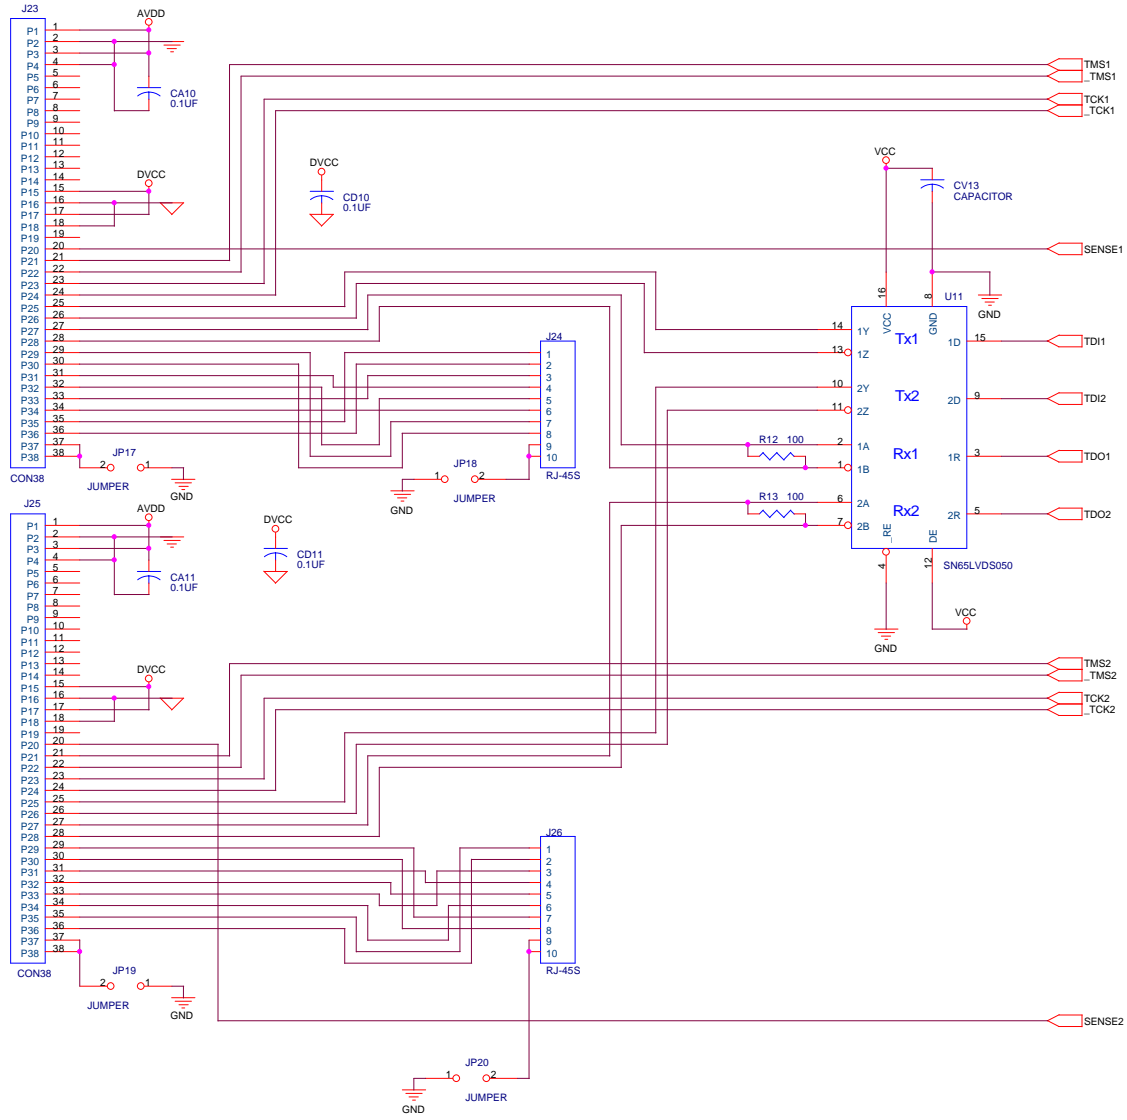

Boston University Electronics Design Facility		
Title ATLAS CSM Adapter B		
Size Customer-Doc	Document Number	Rev C
Date: Thursday, October 05, 2000	Sheet 10	of 10

Boston University Electronics Design Facility		
Title ATLAS CSM Adapter B		
Size Customer-Doc	Document Number	Rev C
Date: Thursday, October 05, 2000	Sheet 3	of 10

Boston University Electronics Design Facility		
Title ATLAS CSM Adapter B		
Size Document Number	Rev C	
Customer: <Doc>	Date: Thursday, October 05, 2000	Sheet 4 of 10

Boston University Electronics Design Facility		
Title: ATLAS CSM Adapter B		
Size: Document Number	Rev: C	
Customer: <Doc>		
Date: Thursday, October 05, 2000	Sheet: 6	of 10