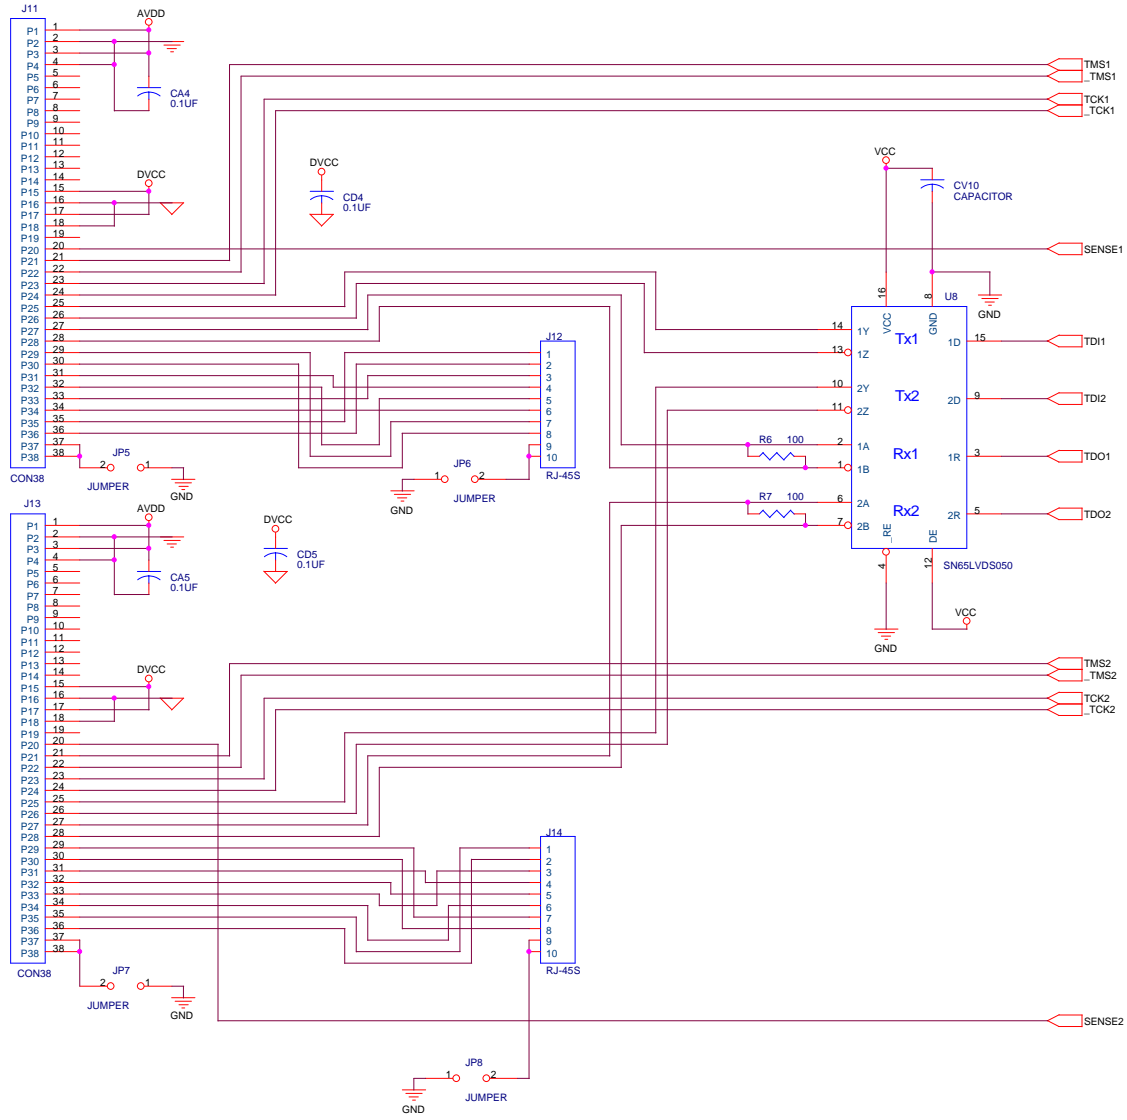

Boston University Electronics Design Facility		
Title: ATLAS CSM Adapter B		
Size: Document Number	Rev: C	
Customer: <Doc>		
Date: Thursday, October 05, 2000	Sheet: 2	of 10

Boston University Electronics Design Facility		
Title ATLAS CSM Adapter B		
Size Customer-Doc	Document Number	Rev C
Date: Thursday, October 05, 2000	Sheet 7	of 10

Boston University Electronics Design Facility		
Title: ATLAS CSM Adapter B		
Size: Document Number	Rev: C	
Customer: <Doc>		
Date: Thursday, October 05, 2000	Sheet: 8	of 10

Boston University Electronics Design Facility		
Title ATLAS CSM Adapter B		
Size Document Number	Rev C	
Customer: <Doc>		
Date: Thursday, October 05, 2000	Sheet 9	of 10

Boston University Electronics Design Facility		
Title ATLAS CSM Adapter B		
Size Customer-Doc	Document Number	Rev C
Date: Thursday, October 05, 2000	Sheet 10	of 10

Boston University Electronics Design Facility		
Title ATLAS CSM Adapter B		
Size Customer-Doc	Document Number	Rev C
Date: Thursday, October 05, 2000	Sheet 3	of 10

Boston University Electronics Design Facility		
Title ATLAS CSM Adapter B		
Size Document Number	Rev C	
Customer: <Doc>		
Date: Thursday, October 05, 2000	Sheet 5	of 10