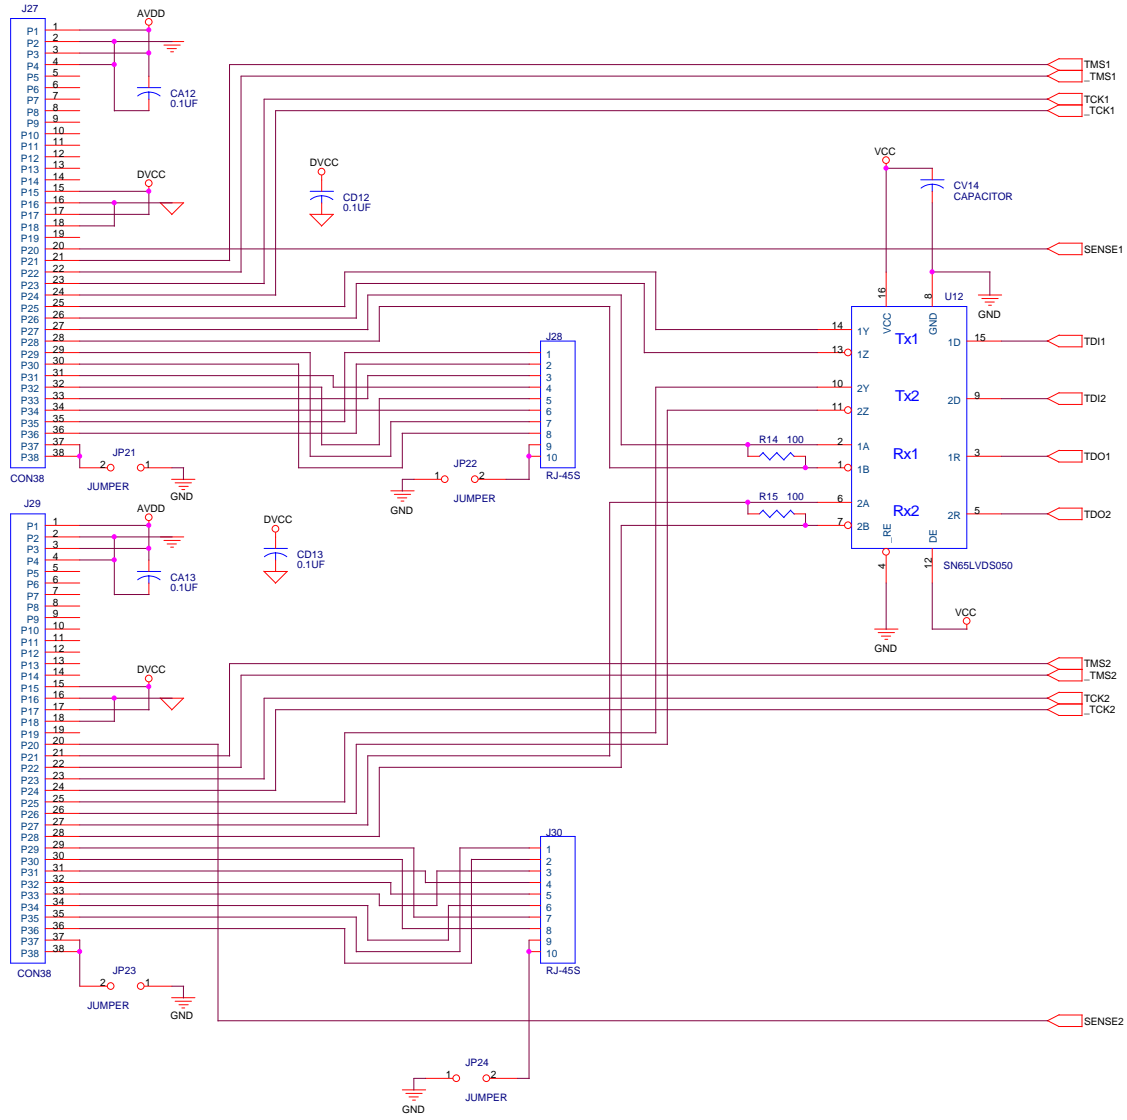

Boston University Electronics Design Facility		
Title: ATLAS CSM Adapter B		
Size: Document Number	Rev: C	
Customer: <Doc>		
Date: Thursday, October 05, 2000	Sheet: 2	of 10

Boston University Electronics Design Facility		
Title ATLAS CSM Adapter B		
Size Customer-Doc	Document Number	Rev C
Date: Thursday, October 05, 2000	Sheet 7	of 10

Boston University Electronics Design Facility		
Title: ATLAS CSM Adapter B		
Size: Document Number	Rev: C	
Customer: <Doc>		
Date: Thursday, October 05, 2000	Sheet: 8	of 10

Boston University Electronics Design Facility		
Title ATLAS CSM Adapter B		
Size Document Number	Rev C	
Customer: <Doc>		
Date: Thursday, October 05, 2000	Sheet 9	of 10

Boston University Electronics Design Facility		
Title ATLAS CSM Adapter B		
Size Customer-Doc	Document Number	Rev C
Date: Thursday, October 05, 2000	Sheet 10	of 10

Boston University Electronics Design Facility		
Title ATLAS CSM Adapter B		
Size Customer-Doc	Document Number	Rev C
Date: Thursday, October 05, 2000	Sheet 3	of 10

Boston University Electronics Design Facility		
Title ATLAS CSM Adapter B		
Size Document Number	Rev C	
Customer: <Doc>		
Date: Thursday, October 05, 2000	Sheet 5	of 10