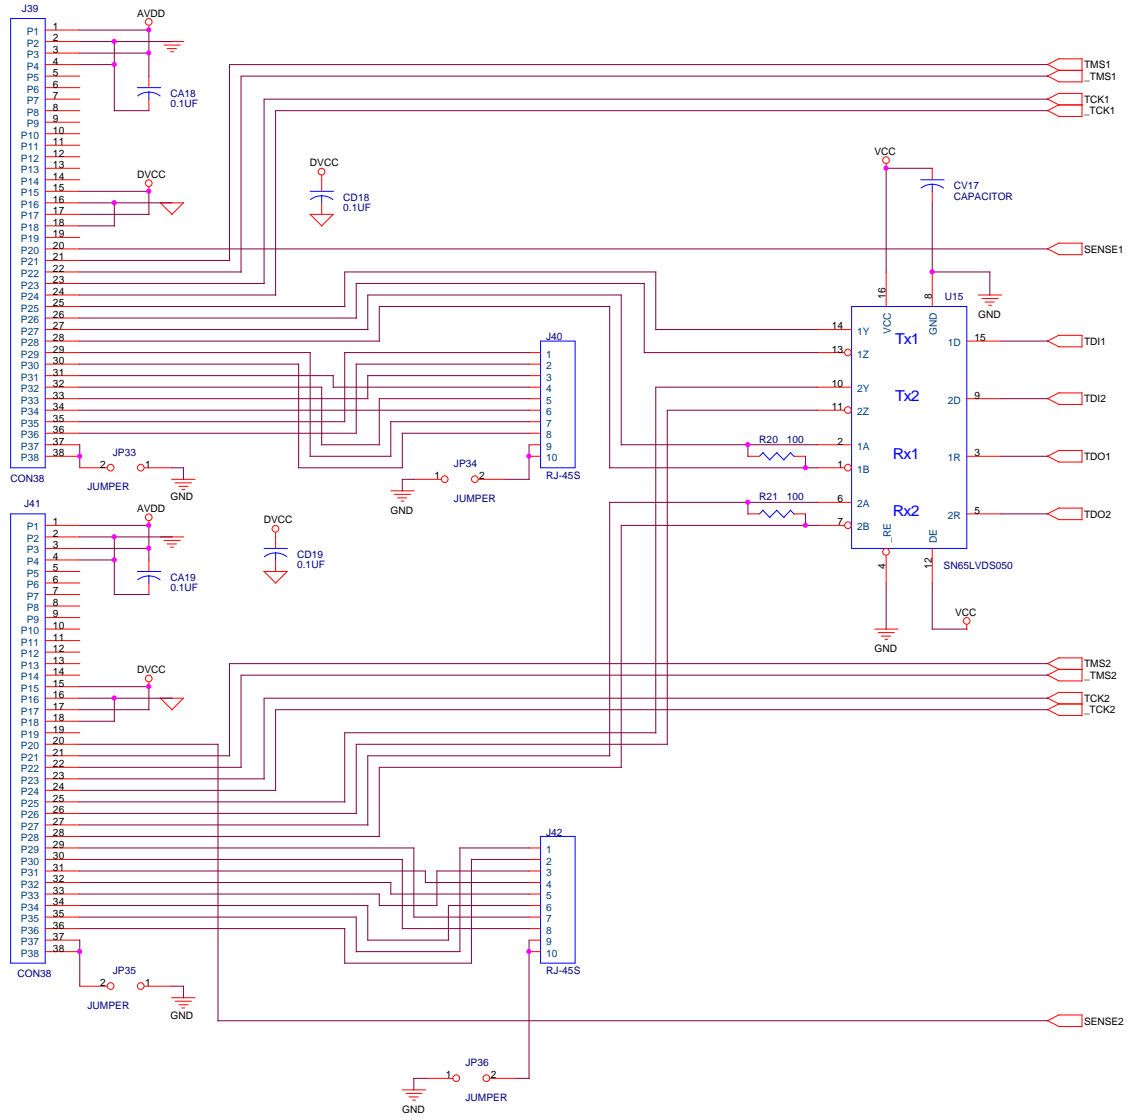

Boston University Electronics Design Facility		
Title: ATLAS CSM Adapter B		
Size: Document Number	Rev: C	
Customer: <Doc>		
Date: Thursday, October 05, 2000	Sheet: 2	of 10

Boston University Electronics Design Facility		
Title ATLAS CSM Adapter B		
Size Customer-Doc	Document Number	Rev C
Date: Thursday, October 05, 2000	Sheet 7	of 10

Boston University Electronics Design Facility		
Title: ATLAS CSM Adapter B		
Size: Document Number	Rev: C	
Customer: <Doc>		
Date: Thursday, October 05, 2000	Sheet: 8	of 10

Boston University Electronics Design Facility		
Title ATLAS CSM Adapter B		
Size Document Number	Rev C	
Customer: <Doc>		
Date: Thursday, October 05, 2000	Sheet 9	of 10

Boston University Electronics Design Facility		
Title ATLAS CSM Adapter B		
Size Customer-Doc	Document Number	Rev C
Date: Thursday, October 05, 2000	Sheet 10	of 10

Boston University Electronics Design Facility		
Title ATLAS CSM Adapter B		
Size Customer-Doc	Document Number	Rev C
Date: Thursday, October 05, 2000	Sheet 3	of 10

Boston University Electronics Design Facility		
Title ATLAS CSM Adapter B		
Size Document Number	Rev C	
Customer: <Doc>		
Date: Thursday, October 05, 2000	Sheet 5	of 10