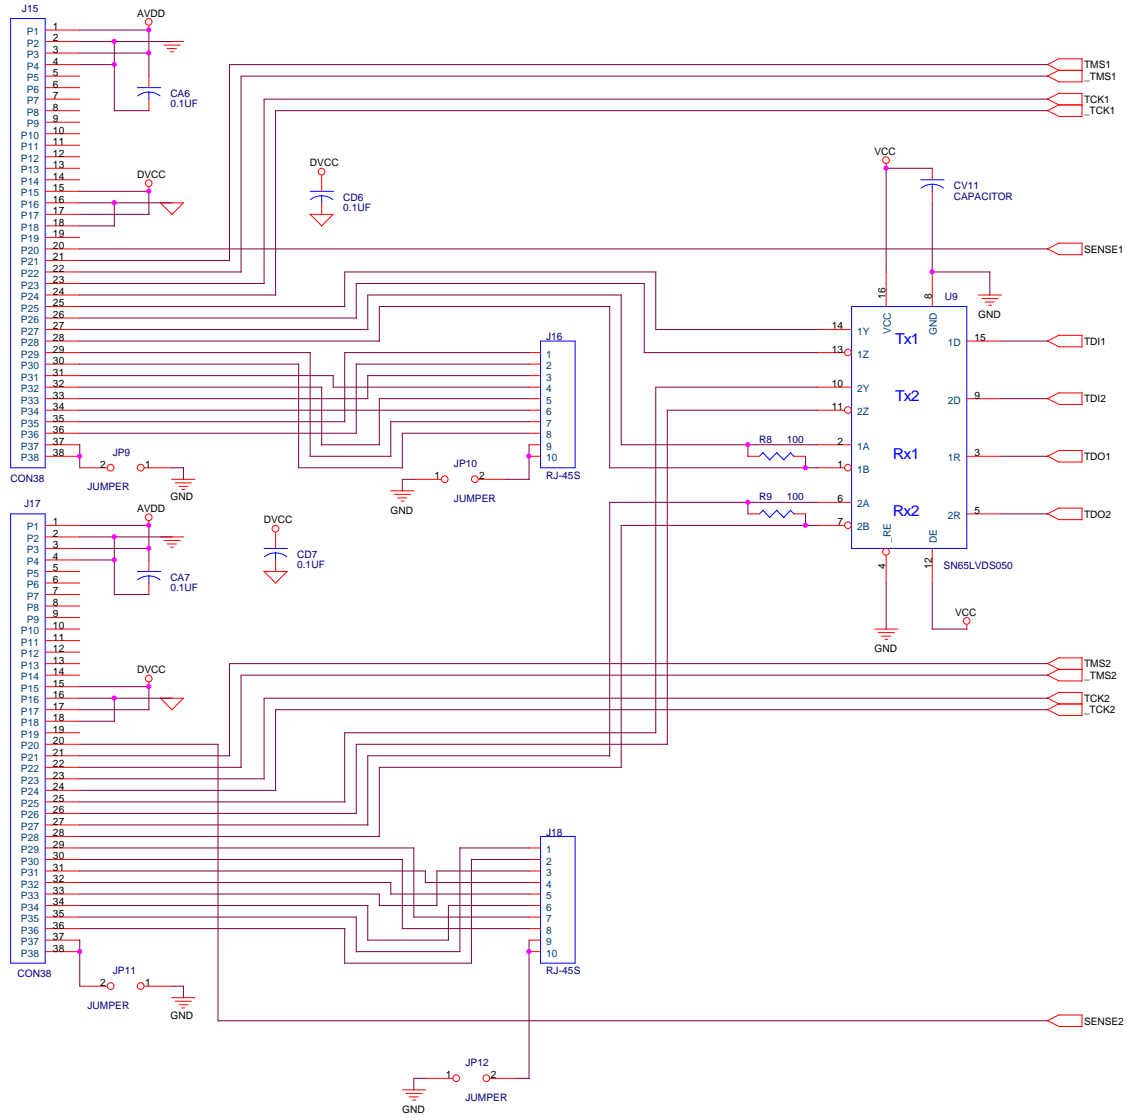

Boston University Electronics Design Facility		
Title: ATLAS CSM Adapter B		
Size: Document Number	Rev: C	
Customer: <Doc>		
Date: Thursday, October 05, 2000	Sheet: 2	of 10

Boston University Electronics Design Facility		
Title ATLAS CSM Adapter B		
Size Customer-Doc	Document Number	Rev C
Date: Thursday, October 05, 2000	Sheet 7	of 10

Boston University Electronics Design Facility		
Title: ATLAS CSM Adapter B		
Size: Document Number	Rev: C	
Customer: <Doc>		
Date: Thursday, October 05, 2000	Sheet: 8	of 10

Boston University Electronics Design Facility		
Title ATLAS CSM Adapter B		
Size Document Number	Rev C	
Customer: <Doc>		
Date: Thursday, October 05, 2000	Sheet 9	of 10

Boston University Electronics Design Facility		
Title ATLAS CSM Adapter B		
Size Customer-Doc	Document Number	Rev C
Date: Thursday, October 05, 2000	Sheet 10	of 10

Boston University Electronics Design Facility		
Title ATLAS CSM Adapter B		
Size Customer-Doc	Document Number	Rev C
Date: Thursday, October 05, 2000	Sheet 3	of 10