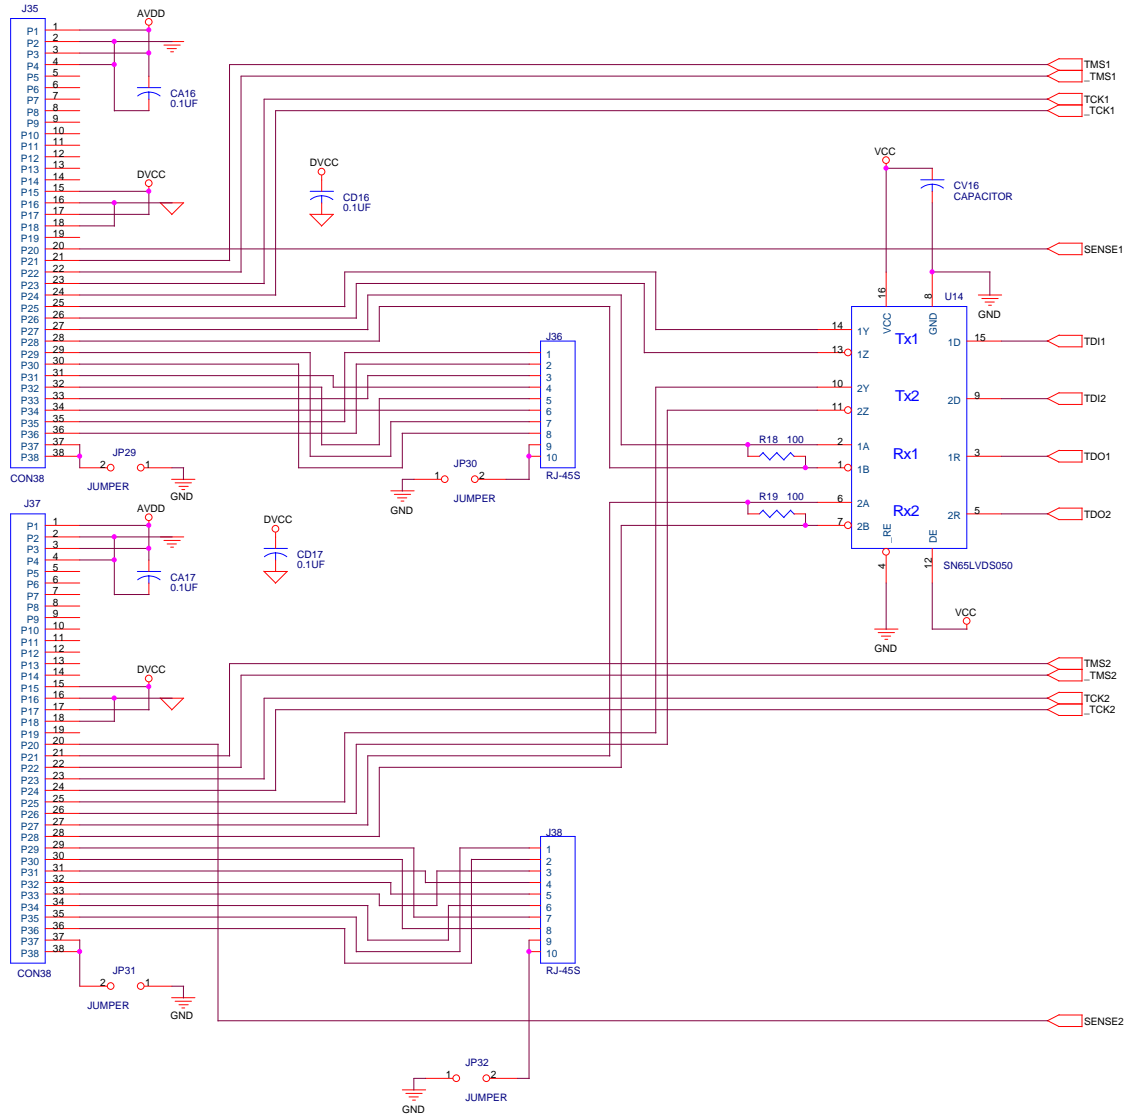

Boston University Electronics Design Facility		
Title: ATLAS CSM Adapter B		
Size: Document Number	Rev: C	
Customer: <Doc>		
Date: Thursday, October 05, 2000	Sheet: 2	of 10

Boston University Electronics Design Facility		
Title ATLAS CSM Adapter B		
Size Customer-Doc	Document Number	Rev C
Date: Thursday, October 05, 2000	Sheet 7	of 10

Boston University Electronics Design Facility		
Title: ATLAS CSM Adapter B		
Size: Document Number	Rev: C	
Customer: <Doc>		
Date: Thursday, October 05, 2000	Sheet: 8	of 10

Boston University Electronics Design Facility		
Title ATLAS CSM Adapter B		
Size Document Number	Rev C	
Customer: <Doc>		
Date: Thursday, October 05, 2000	Sheet 9	of 10

Boston University Electronics Design Facility		
Title ATLAS CSM Adapter B		
Size Customer-Doc	Document Number	Rev C
Date: Thursday, October 05, 2000	Sheet 10	of 10

Boston University Electronics Design Facility		
Title ATLAS CSM Adapter B		
Size Customer-Doc	Document Number	Rev C
Date: Thursday, October 05, 2000	Sheet 3	of 10

Boston University Electronics Design Facility		
Title ATLAS CSM Adapter B		
Size Document Number	Rev C	
Customer: <Doc>		
Date: Thursday, October 05, 2000	Sheet 5	of 10