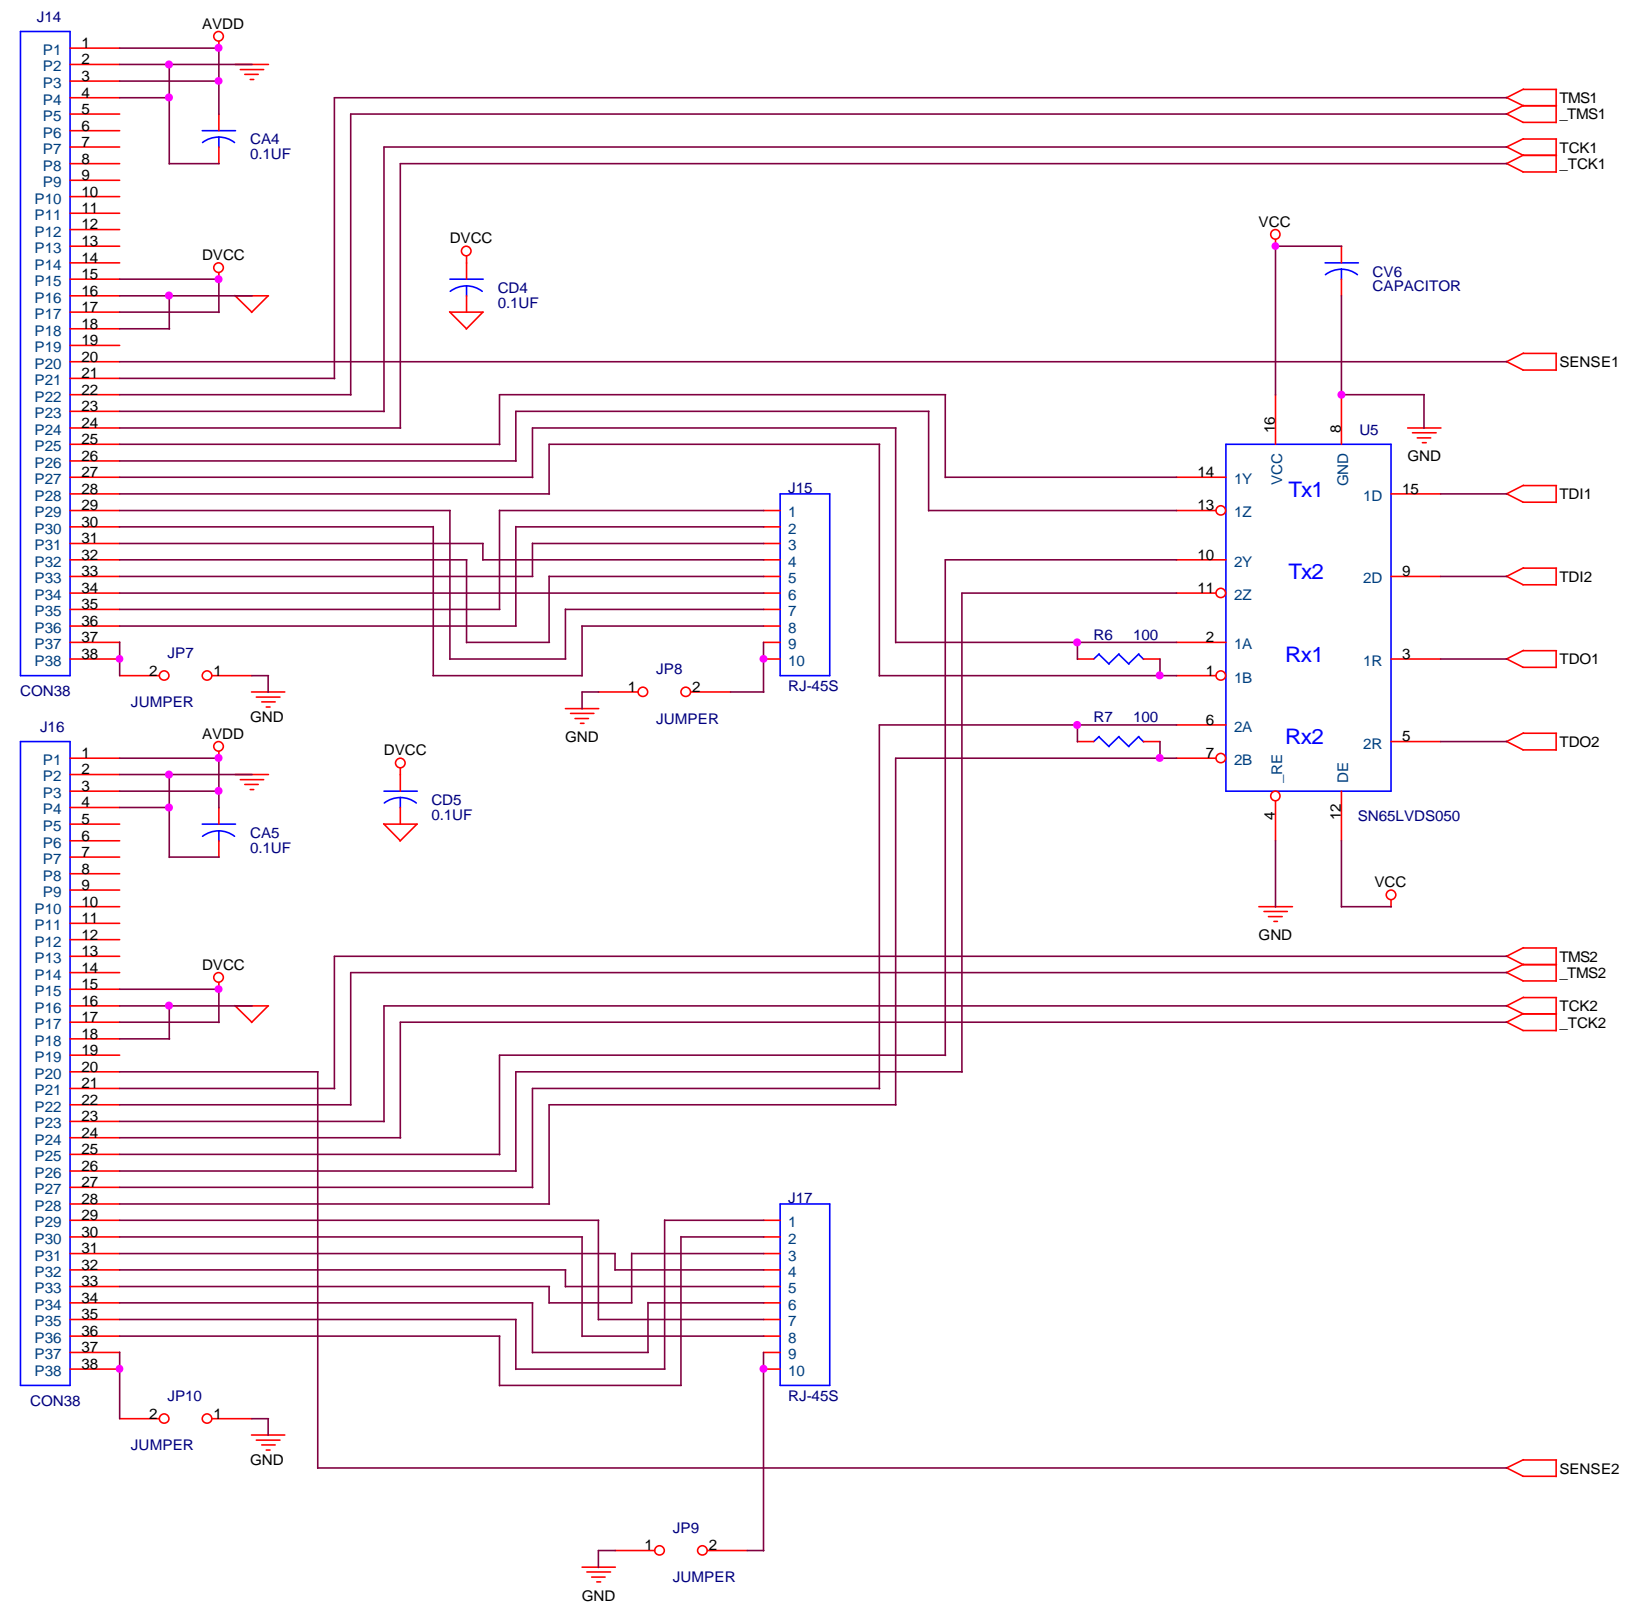

Boston University Electronics Design Facility		
Title ATLAS CSM Adapter B		
Size Custom<Doc>	Document Number	Rev B
Date: Thursday, August 17, 2000	Sheet 2 of 3	

Boston University Electronics Design Facility		
Title ATLAS CSM Adapter B		
Size Custom<Doc>	Document Number	Rev B
Date: Thursday, August 17, 2000	Sheet 3 of 3	